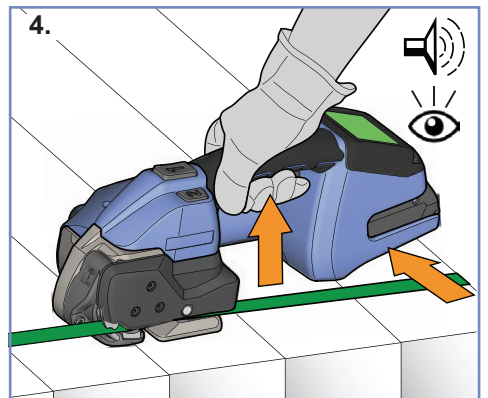

AKKU-UMREIFUNGSGERÄT
OR-T 130

Light application
PP & PET / 9–13 mm

PACKAGE CONTENT

OPERATION

For safety regulations,
refer to operating
instructions!

USER INTERFACE

CLEANING/REPLACING WEAR PARTS

ACCESSORIES