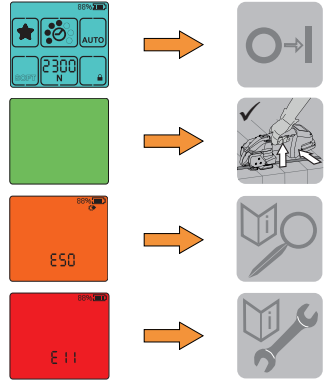

AKKU-UMREIFUNGSGERÄT
OR-T 130

Light application
PP & PET / 9–13 mm

PACKAGE CONTENT

OPERATION

For safety regulations,
refer to operating
instructions!

USER INTERFACE

CLEANING/REPLACING WEAR PARTS

ACCESSORIES