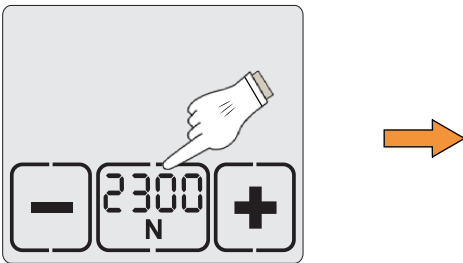

AKKU-UMREIFUNGSGERÄT
OR-T 130

Light application
PP & PET / 9–13 mm

PACKAGE CONTENT

OPERATION

For safety regulations,
refer to operating
instructions!

USER INTERFACE

CLEANING/REPLACING WEAR PARTS

ACCESSORIES