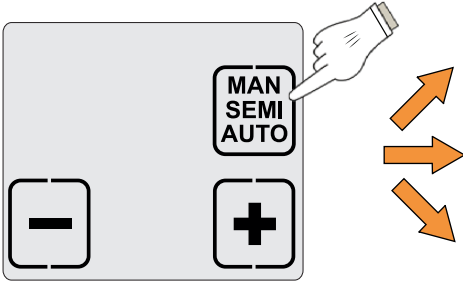

AKKU-UMREIFUNGSGERÄT
OR-T 130

Light application
PP & PET / 9–13 mm

PACKAGE CONTENT

OPERATION

For safety regulations,
refer to operating
instructions!

USER INTERFACE

CLEANING/REPLACING WEAR PARTS

ACCESSORIES