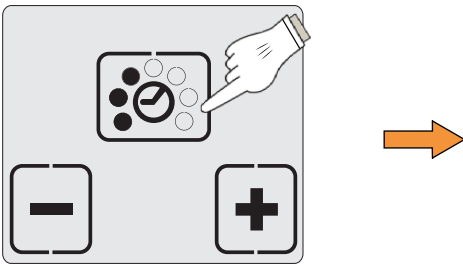

AKKU-UMREIFUNGSGERÄT
OR-T 130

Light application
PP & PET / 9–13 mm

PACKAGE CONTENT

OPERATION

For safety regulations,
refer to operating
instructions!

USER INTERFACE

CLEANING/REPLACING WEAR PARTS

ACCESSORIES