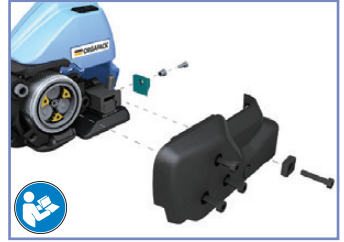

AKKU-UMREIFUNGSGERÄT
OR-T 130

Light application
PP & PET / 9–13 mm

PACKAGE CONTENT

OPERATION

For safety regulations,
refer to operating
instructions!

USER INTERFACE

CLEANING/REPLACING WEAR PARTS

ACCESSORIES