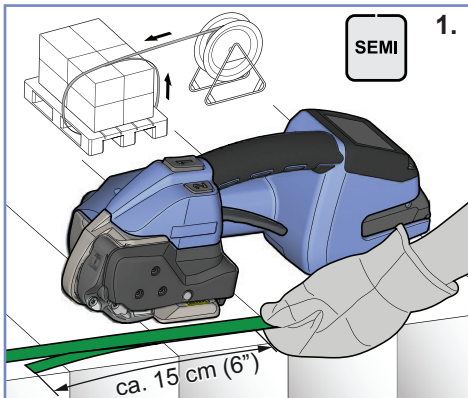

AKKU-UMREIFUNGSGERÄT
OR-T 130

Light application
PP & PET / 9–13 mm

PACKAGE CONTENT

OPERATION

For safety regulations,
refer to operating
instructions!

USER INTERFACE

CLEANING/REPLACING WEAR PARTS

ACCESSORIES