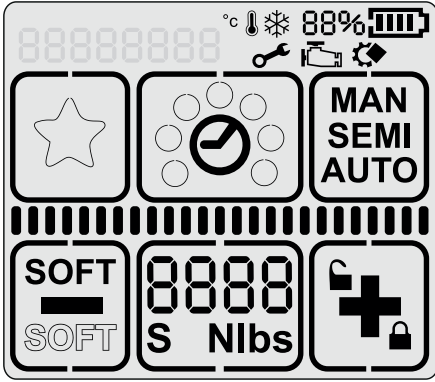

AKKU-UMREIFUNGSGERÄT
OR-T 130

Light application
PP & PET / 9–13 mm

PACKAGE CONTENT

OPERATION

For safety regulations,
refer to operating
instructions!

USER INTERFACE

CLEANING/REPLACING WEAR PARTS

ACCESSORIES