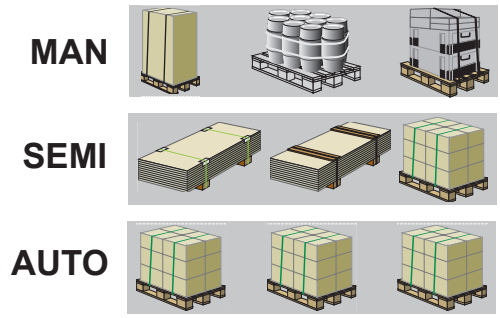

AKKU-UMREIFUNGSGERÄT
OR-T 130

Light application
PP & PET / 9–13 mm

PACKAGE CONTENT

OPERATION

For safety regulations,
refer to operating
instructions!

USER INTERFACE

CLEANING/REPLACING WEAR PARTS

ACCESSORIES