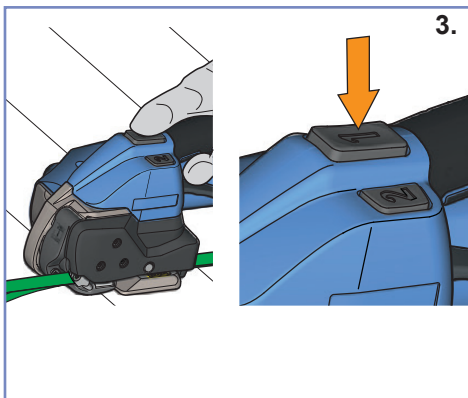

AKKU-UMREIFUNGSGERÄT
OR-T 130

Light application
PP & PET / 9–13 mm

PACKAGE CONTENT

OPERATION

For safety regulations,
refer to operating
instructions!

USER INTERFACE

CLEANING/REPLACING WEAR PARTS

ACCESSORIES