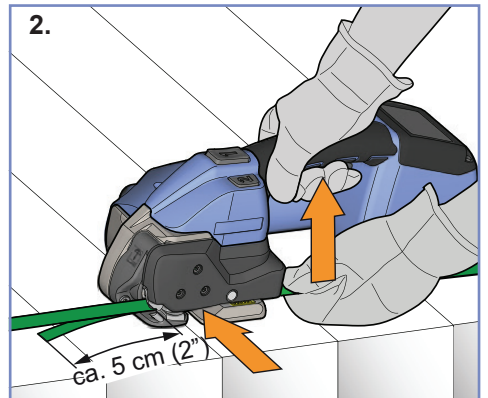

AKKU-UMREIFUNGSGERÄT
OR-T 130

Light application
PP & PET / 9–13 mm

PACKAGE CONTENT

OPERATION

For safety regulations,
refer to operating
instructions!

USER INTERFACE

CLEANING/REPLACING WEAR PARTS

ACCESSORIES